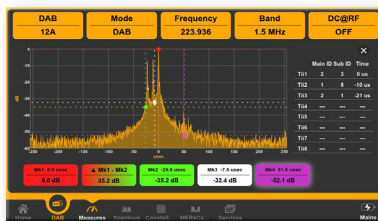

### SPECIFICATIONS: MEASUREMENTS, SPECTRUM ANALYSIS & PICTURES

- Frequency Range: 30-2700 MHz.
- Frequency Resolution: TV & CATV: 25 KHz; SAT: 5 MHz.
- Power Range Meas.: from 5 to 120 dB $\mu$ V.
- Digital Meas: Digital Power, MER (36 to 40 dB max depending on modulation), BER, PER, LDPC, BCH, Noise Margin, MER versus CARRIER.
- Measurement Resolution: 0.1 dB.
- Level Measurement Accuracy: 1 dB typ. (2 dB max.)
- Resolution Filter Bandwidth: TV & CATV: 100 KHz @ -3 dB; SAT: 1 MHz @ -3 dB.
- Constellation: for TV/CATV and SAT signals.
- Spectrum: Fast spectrum, Max Hold and spectrum memorization with real time compare function.
- Net-id on board: Net-id, NID, TSID, LCN, SAT Orbit Position.
- Echoes, Pre-echoes, Micro-echoes: Representation in real Time.
- Quality: Digital Auto quality Test: PASS-MARGINAL-FAIL.
- Digital Pictures: MPEG2-4 SD & HD, HEVC pictures with Program List, Audio Video PIDs, LCN, Video bit Rate all on one screen.
- Audio: AAC supplied, DOLBY AC3 DD+.

## MEASUREMENT EXAMPLES

New Icon Navigation Menu

New professional Spectrum

Measures & Echoes

DVB-T2 HEVC Measurements and Pictures

DVB-T2 MER vs CARRIER

DVB-T2 Constellation

DAB/DAB+ Service Informations (opt.)

DAB/DAB+ Echoes analysis (opt.)

LAN tester