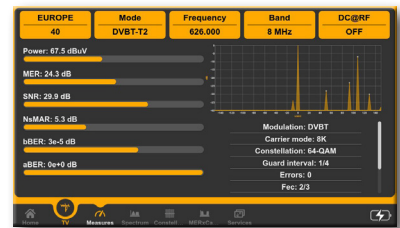

### SPECIFICATIONS: MEASUREMENTS, SPECTRUM ANALYSIS & PICTURES

- Frequency Range: 30-2700 MHz.
- Frequency Resolution: TV & CATV: 25 KHz; SAT: 5 MHz.
- Power Range Meas.: from 5 to 120 dB $\mu$ V.
- Digital Meas: Digital Power, MER (36 to 40 dB max depending on modulation), BER, PER, LDPC, BCH, Noise Margin, MER versus CARRIER.
- Measurement Resolution: 0.1 dB.
- Level Measurement Accuracy: 1 dB typ. (2 dB max.)
- Resolution Filter Bandwidth: TV & CATV: 100 KHz @ -3 dB; SAT: 1 MHz @ -3 dB.
- Constellation: for TV/CATV and SAT signals.
- Spectrum: Fast spectrum, Max Hold and spectrum memorization with real time compare function.
- Net-id on board: Net-id, NID, TSID, LCN, SAT Orbit Position.
- Echoes, Pre-echoes, Micro-echoes: Representation in real Time.
- Quality: Digital Auto quality Test: PASS-MARGINAL-FAIL.
- Digital Pictures: MPEG2-4 SD & HD, HEVC pictures with Program List, Audio Video PIDs, LCN, Video bit Rate all on one screen.
- Audio: AAC supplied, DOLBY AC3 DD+.

#### INCLUDED MAIN FEATURES

- PC Based management SW.
- WI-FI Analyzer (HW).
- HEVC Pictures.
- IPTV (SW).
- TV & SAT Measurements.
- LAN Tester.
- IP Camera Tester.
- LAN Remote Control.

## MEASUREMENT EXAMPLES

New Icon Navigation Menu

New professional Spectrum

Measures & Echoes

DVB-T2 HEVC Measurements and Pictures

DVB-T2 MER vs CARRIER

DVB-T2 Constellation

DAB/DAB+ Service Informations (opt.)