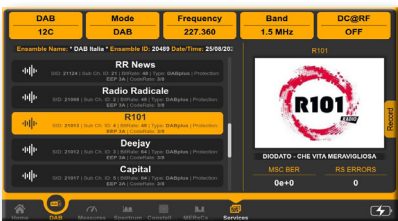

### SPECIAL FUNCTIONS

- PC based fast navigation
- NEW Intuitive navigation system with direct access to functions.
- Exclusive patented ROVER AUTODISCOVERY system: automatically detects and selects analog and digital COFDM/QAM TV signals in both measurement and spectrum mode.
- Automatically identifies all the signals with digital modulation SAT, TV and CATV.
- Automatic Assistant: Signal Quality analysis, Channel Scan memorization.
- Barscan TV & CATV function from 10 to 100 channels on one screen.
- Buzzer & Noise Margin real time graph for digital signals microinterruptions.
- Reflectometric measurements APP.
- Optical Input (opt.).
- WI-FI analyzer (opt.).
- HEVC H265 decoder (opt.).
- SATELITE: DiSEqC, SCR & dCSS, SAT FINDER & SAT EXPERT Functions.
- Custom Channel Plans: 25 (199 ch. per plan), Programmable TV, SAT (or combined TV/SAT) by PC or Local Keyboard.
- Loggers: TV, SAT & combined with stop & go function.
- SAT Memory Plan: More than 2.000 transponders prememorized for world wide Satellite.
- LAN cable tester.
- IP camera tester.

#### INCLUDED MAIN FEATURES

- PC Based management SW.
- WI-FI Analyzer (HW).
- HEVC Pictures.
- IPTV (SW).
- TV & SAT Measurements.
- LAN Tester.
- IP Camera Tester.
- LAN Remote Control.

## MEASUREMENT EXAMPLES

New Icon Navigation Menu

New professional Spectrum

Measures & Echoes

DVB-T2 HEVC Measurements and Pictures

DVB-T2 MER vs CARRIER

DVB-T2 Constellation

DAB/DAB+ Service Informations (opt.)

DAB/DAB+ Echoes analysis (opt.)

LAN tester