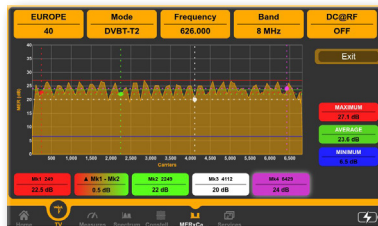

#### INCLUDED MAIN FEATURES

- PC Based management SW.
- WI-FI Analyzer (HW).
- HEVC Pictures.
- IPTV (SW).
- TV & SAT Measurements.
- LAN Tester.
- IP Camera Tester.
- LAN Remote Control.

## MEASUREMENT EXAMPLES

New Icon Navigation Menu

New professional Spectrum

Measures & Echoes

DVB-T2 HEVC Measurements and Pictures

DVB-T2 MER vs CARRIER

DVB-T2 Constellation

DAB/DAB+ Service Informations (opt.)

DAB/DAB+ Echoes analysis (opt.)

LAN tester