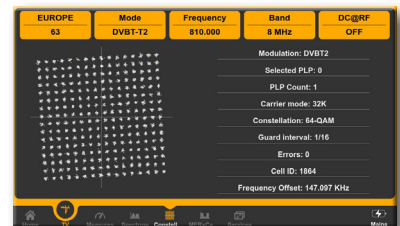

## MEASUREMENT EXAMPLES

New Icon Navigation Menu

New professional Spectrum

Measures & Echoes

DVB-T2 HEVC Measurements and Pictures

DVB-T2 MER vs CARRIER

DVB-T2 Constellation

DAB/DAB+ Service Informations (opt.)

DAB/DAB+ Echoes analysis (opt.)

LAN tester