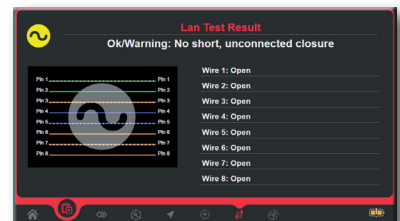

MEASUREMENT EXAMPLES

LAN tester