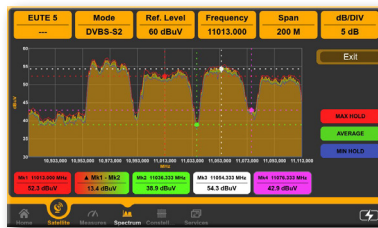

### SPECIFICATIONS: MEASUREMENTS, SPECTRUM ANALYSIS & PICTURES

- Frequency Range: 30-2700 MHz.
- Frequency Resolution: TV & CATV: 25 KHz; SAT: 5 MHz.
- Power Range Meas.: from 5 to 120 dB $\mu$ V.
- Digital Meas: Digital Power, MER (36 to 40 dB max depending on modulation), BER, PER, LDPC, BCH, Noise Margin, MER versus CARRIER.
- Measurement Resolution: 0.1 dB.
- Level Measurement Accuracy: 1 dB typ. (2 dB max.)
- Resolution Filter Bandwidth: TV & CATV: 100 KHz @ -3 dB; SAT: 1 MHz @ -3 dB.
- Constellation: for TV/CATV and SAT signals.
- Spectrum: Fast spectrum, Max Hold and spectrum memorization with real time compare function.
- Net-id on board: Net-id, NID, TSID, LCN, SAT Orbit Position.
- Echoes, Pre-echoes, Micro-echoes: Representation in real Time.
- Quality: Digital Auto quality Test: PASS-MARGINAL-FAIL.
- Digital Pictures: MPEG2-4 SD & HD, HEVC pictures with Program List, Audio Video PIDs, LCN, Video bit Rate all on one screen.
- Audio: AAC supplied, DOLBY AC3 DD+.

#### INCLUDED MAIN FEATURES

- PC Based management SW.
- WI-FI Analyzer (HW).
- HEVC Pictures.
- IPTV (SW).
- TV & SAT Measurements.
- LAN Tester.
- IP Camera Tester.
- LAN Remote Control.

## MEASUREMENT EXAMPLES

New Icon Navigation Menu

New professional Spectrum

Measures & Echoes

DVB-T2 HEVC Measurements and Pictures

DVB-T2 MER vs CARRIER

DVB-T2 Constellation

DAB/DAB+ Service Informations (opt.)